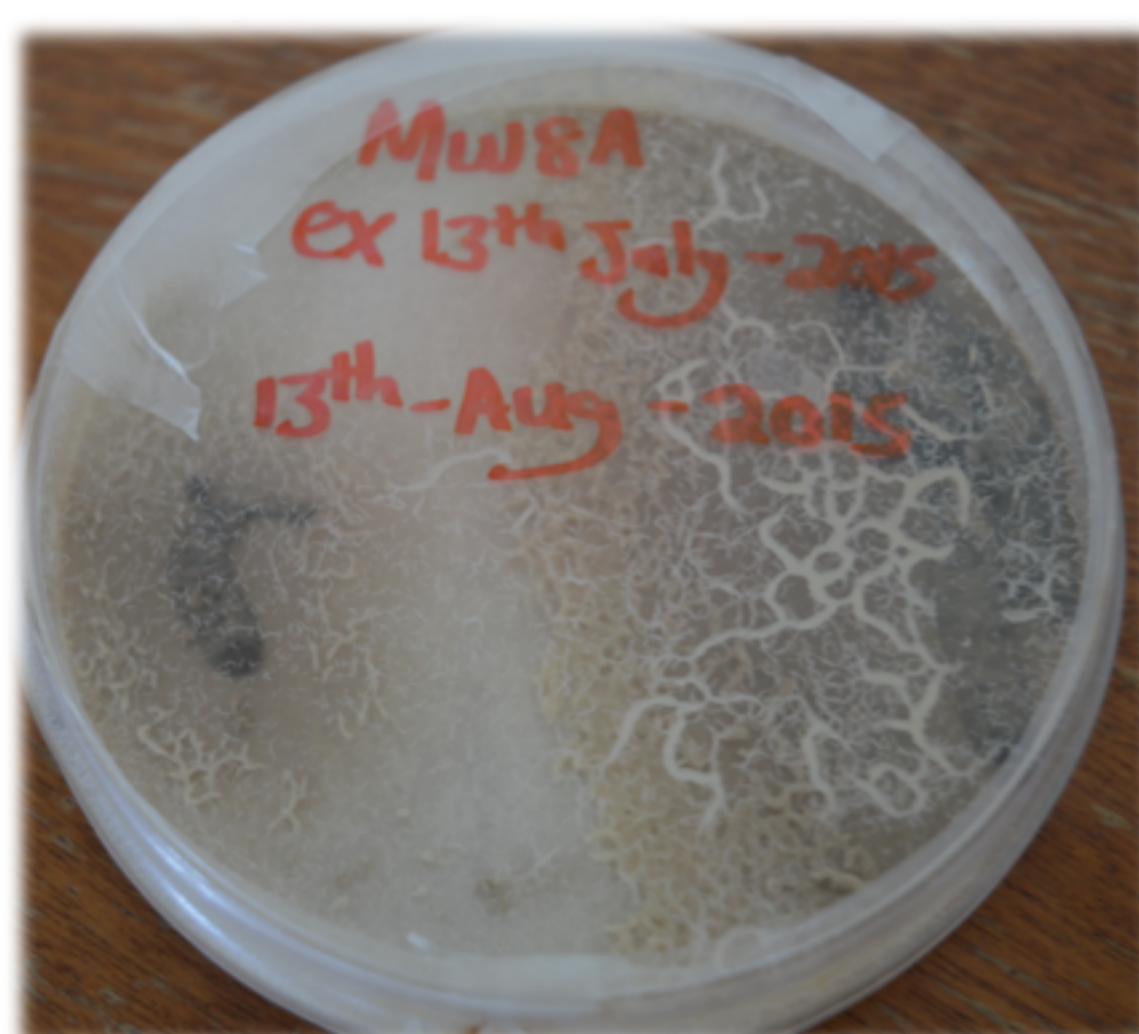

# Soil nematodes 'underground and out of sight'

Solveig Haukeland  
International Centre of Insect Physiology and Ecology (*icipe*), Nairobi, Kenya  
[shaukeland@icipe.org](mailto:shaukeland@icipe.org)

**Nematodes are abundant, diverse tiny worms that live in soil**

**Cause serious crop damage in intensive agricultural systems**

**Beneficial in biological crop protection**

**Indicators of soil health**